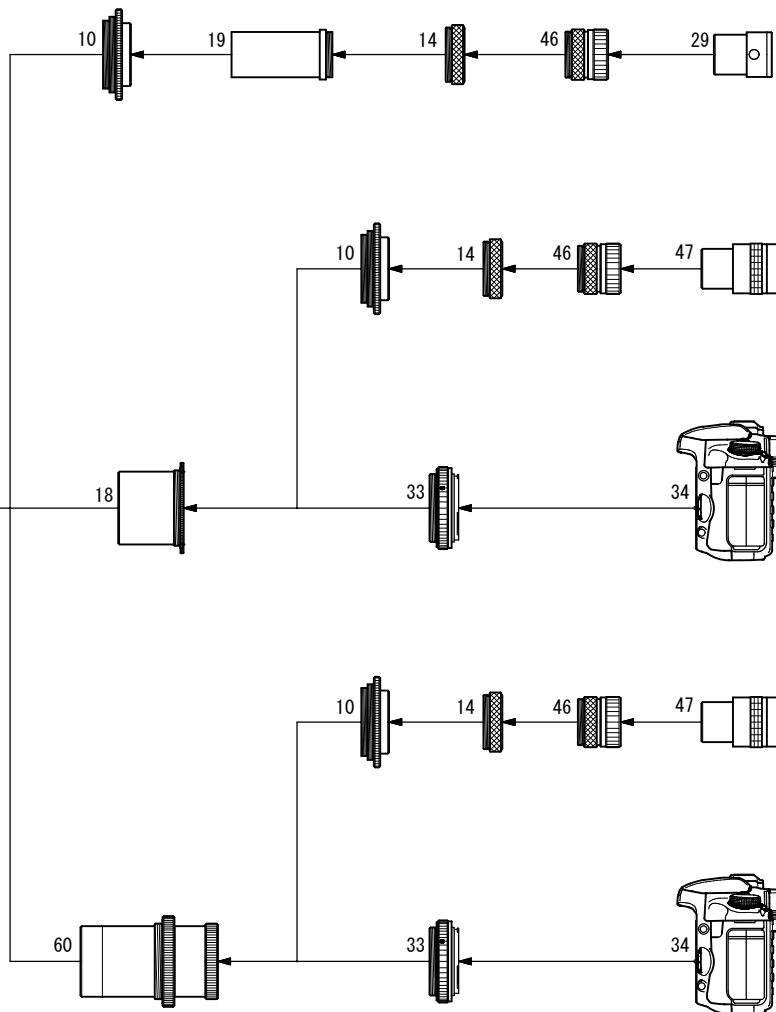

ε - 160ED

Visual/Imaging System Chart

▼ Standard Accessories

- 10. Visual Adapter (ε - 130D) [TKP69005]
- 14. Coupling (S) [TKP00103]
- 18. Corrector Lens (ε - 160ED) [TKP59580]
- 46. 31.7 (1/4") Eyepiece Adapter [TKP00101]

▼ Optional Accessories

- 19. Collimating tube [TKA00442]
- 29. Collimating eyepiece 31.7 [TKA00441]
- 33. T-mount DX-WR (EOS) [TKA01251]
T-mount DX-WR (Nikon)
- 34. DSLR [TKA01255]
- 47. Eyepiece 31.7
- 60. Epsilon Extender 1.5x (ε - 160ED) (TBD)

TAKAHASHI