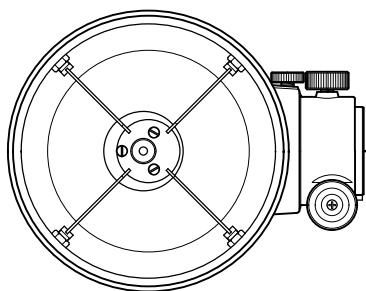

ε - 160ED

Visual/Imaging System Chart

▼ Standard Accessories

- 10. Visual Adapter (ε - 130D) [TKP69005]
- 14. Coupling (S) [TKP00103]
- 18. Corrector Lens (ε - 160ED) [TKP59580]
- 46. 31.7 (1/4") Eyepiece Adapter [TKP00101]

▼ Optional Accessories

- 19. Collimating tube [TKA00442]
- 29. Collimating eyepiece 31.7 [TKA00441]
- 33. T-mount DX-WR (EOS) [TKA01251]
T-mount DX-WR (Nikon)
- 34. DSLR [TKA01255]
- 47. Eyepiece 31.7
- 60. Epsilon Extender 1.5x (ε - 160ED) (TBD)