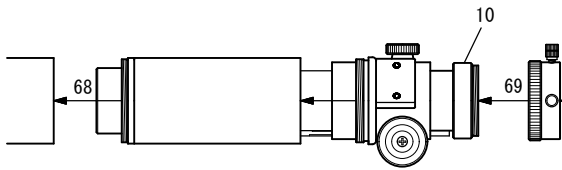

FOA-60

Extender 1.7XR System Chart

▼ Standard Accessories

10. F-50.8 AD Ring (FOA-60) [TKP28001]
13. 50.8 Sleeve [TKP00113]
- 14S. Coupling (S) [TKP00103]
46. 31.7 Eyepiece adapter [TKP00101]
69. 50.8 adapter (SKY90) [TKP35110]
- 71L. Extension Tube (50.8) [TKP31112]

▼ Optional Accessories

27. 4-Turret Eyepiece Holder 31.7D [TKA00404]
32. T-Mount DX-S (EOS) [TKA01250]
- T-mount DX-S (Nikon) [TKA01254]
- 33G. T-mount DX-WR (EOS) [TKA01251]
- T-mount DX-WR (Nikon) [TKA01255]
34. DSLR