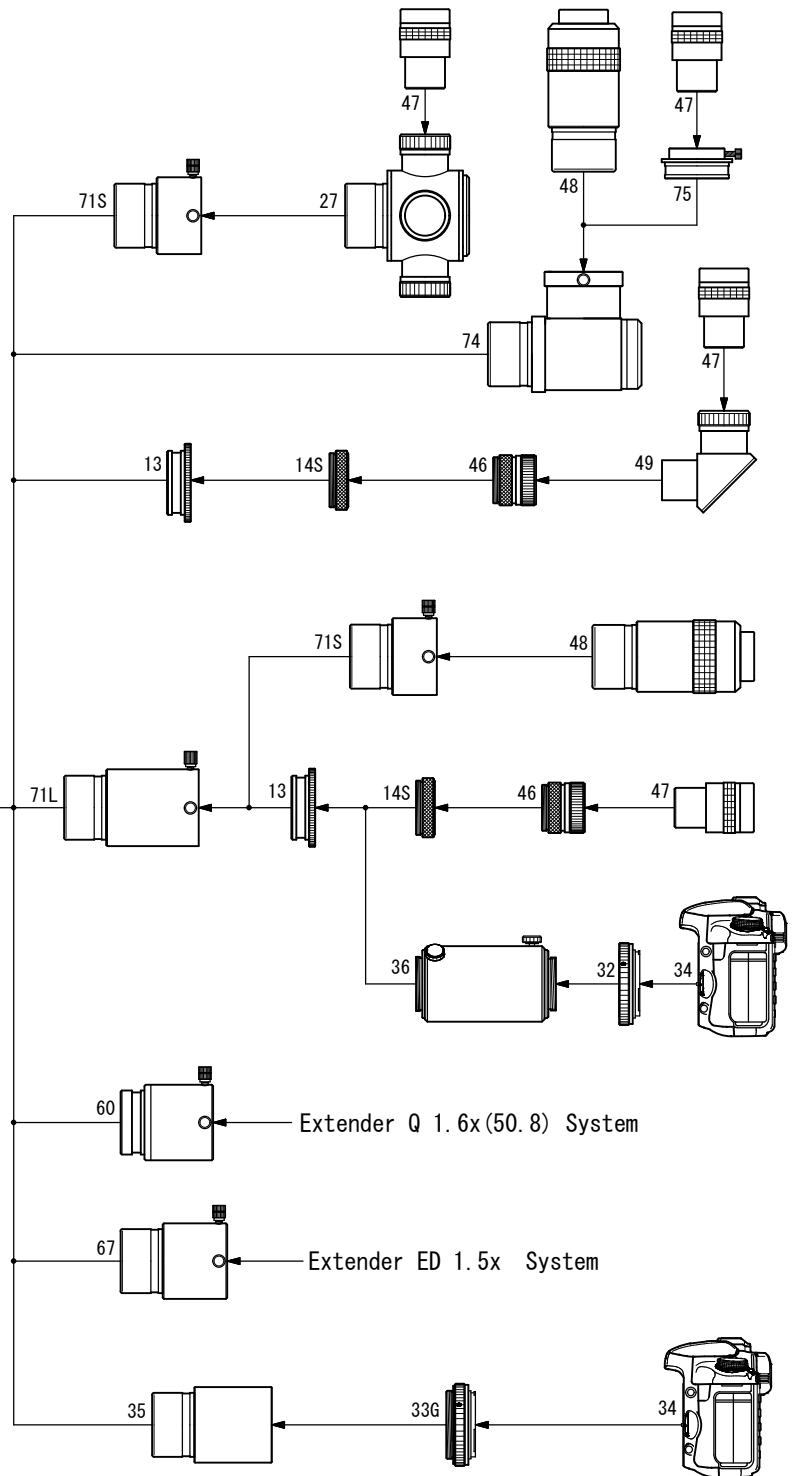

FOA-60

Extender 1.7XR System Chart

▼ Standard Accessories

- 10. F-50.8 AD Ring (FOA-60) [TKP28001]
- 13. 50.8 Sleeve [TKP00113]
- 14S. Coupling (S) [TKP00103]
- 46. 31.7 Eyepiece adapter [TKP00101]
- 69. 50.8 adapter (SKY90) [TKP35110]
- 71L. Extension Tube (50.8) [TKP31112]

▼ Optional Accessories

- 27. 4-Turret Eyepiece Holder 31.7D [TKA00404]
- 32. T-Mount DX-S (EOS) [TKA01250]
- T-mount DX-S (Nikon) [TKA01254]
- 33G. T-mount DX-WR (EOS) [TKA01251]
- T-mount DX-WR (Nikon) [TKA01255]
- 34. DSLR

- 35. CA-35 (50.8) [TKA31201]
- 36. TCA-4 [TKA00210]
- 47. 31.7 Eyepiece
- 48. 50.8 Eyepiece
- 60. Extender Q 1.6x (50.8) [TKA36595]
- 66. 31.7 2x Barlow Lens [TKA00597]
- 67. Extender ED 1.5x [TKA37595]
- 68. Extender 1.7XR [TKA28595]
- 71S. 50.8 Extension Tube S [TKA00105]
- 74. 50.8 Diagonal Mirror [TKA00543]
- 75. Adapter DM (31.7) [TKA00111]