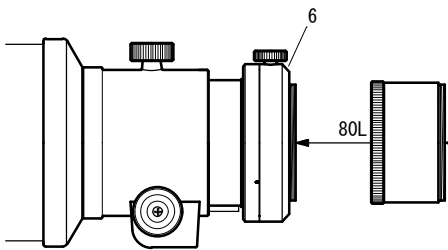

## 67-Flattener System Chart

- 6. CAA [TKP30200]
- 8. Coupling (TW) [TKP31003]
- 13. 50.8 sleeve [TKP00113]
- 14. Coupling (S) [TKP00103]
- 30. CA35 [TKA23201]
- 33. Wide T-mount
- 34. 35mm SLR/DSLR camera