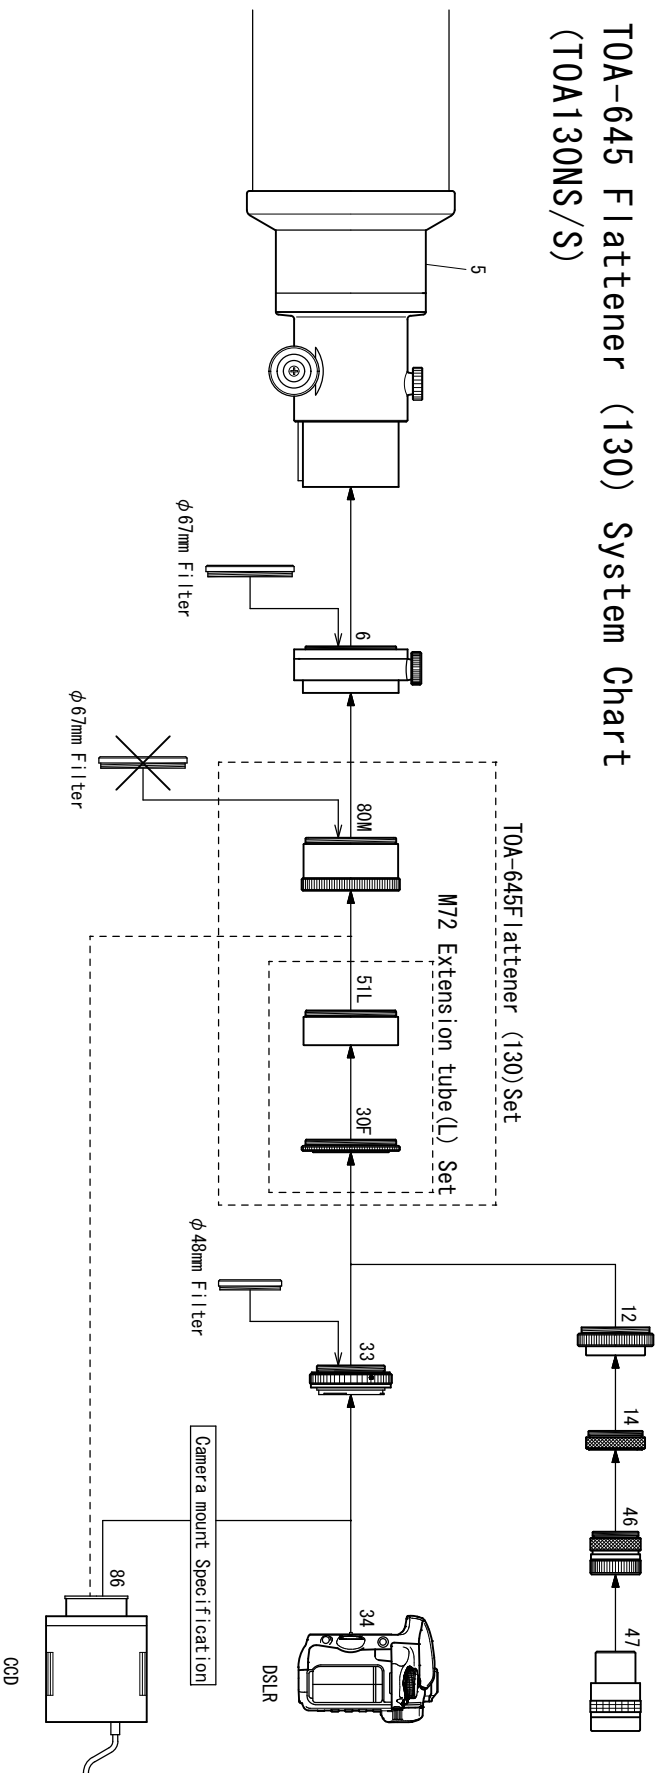

TOA-645 Flattener (130) System Chart (TOA130NS/S)

[TOA-645 Flattener (130) Set] [TKA31587S]

80M. TOA-645 Flattener 0.99 x

51L. M72 Extension L

30F. CA Ring35

●Option Accessories

6. G. A. A (TSA-102)

12. Visual Adapter (GCA-250)

33. Camera mount DX-WR (EOS)

Camera mount DX-WR (Nikon)

34. DSLR

47. Eyepiece 31.7mm

86. GCD

[M72 Extension tube L Set] [TKA31588S]

51L. M72 Extension tube L

30F. CA Ring 35

●Standard Accessories

5. Extension Tube (F) [TKP31005]

14. Coupling (S) [TKP00103]

46. 1.25" (31.7mm) Eyepiece Adapter

[TKP00101]

[TKP23200]

[TKP86005]

[TKA01251]

[TKA01255]

* No. 80M TOA-645 Flattener 0.99 x, No. 51S M72 Extension Tube L, No. 30F CA Ring 35 are not sold separately.

TAKAHASHI