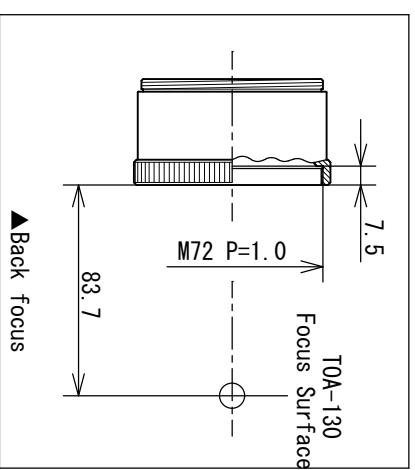

TOA-645 Flattener (130) System Chart (TOA130NS/S)

[TOA-645 Flattener (130) Set] [TKA31587S]

80M. TOA-645 Flattener 0.99 x

51L. M72 Extension L

30F. CA Ring35

●Option Accessories

6. G. A. A (TSA-102)

12. Visual Adapter (GCA-250)

33. Camera mount DX-WR (EOS)

Camera mount DX-WR (Nikon)

34. DSLR

47. Eyepiece 31.7mm

86. GCD

[M72 Extension tube L Set] [TKA31588S]

51L. M72 Extension tube L

30F. CA Ring 35

●Standard Accessories

5. Extension Tube (F) [TKP31005]

14. Coupling (S) [TKP00103]

46. 1.25" (31.7mm) Eyepiece Adapter

[TKP00101]

[TKP23200]

[TKP86005]

[TKA01251]

[TKA01255]

* No. 80M TOA-645 Flattener 0.99 x, No. 51S M72 Extension Tube L, No. 30F CA Ring 35 are not sold separately.

TAKAHASHI