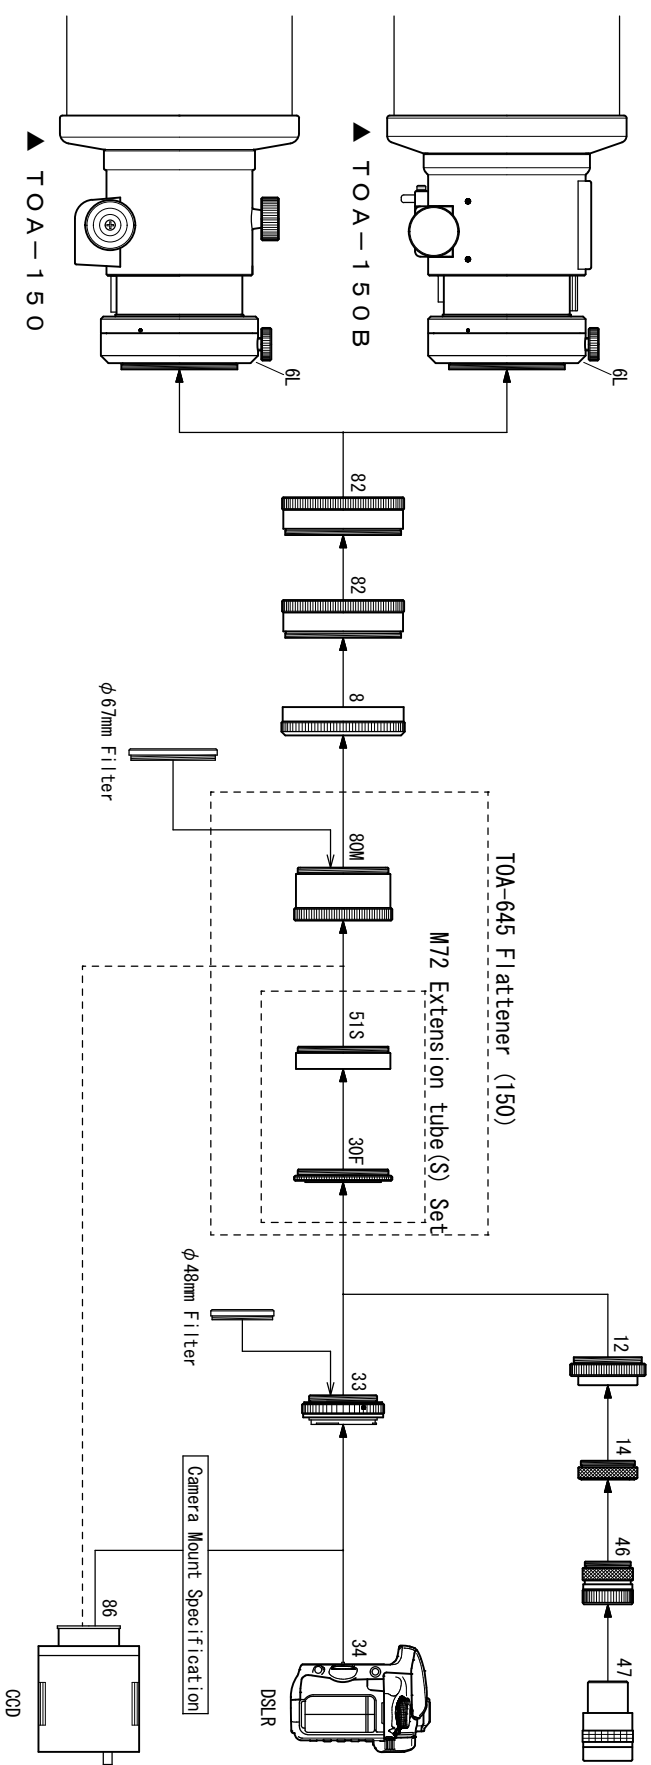

TOA-645 Flattener (150) System Chart (TOA150B/150)

[TOA-645 Flattener 150 Set][TKA32587S]

- 80M. TOA-645 Flattener 0.99 x
- 51S. M72 Extensions
- 30F. CA Ring35

● Option Accessories

- 12. Visual Adapter (CCA-250) [TKP86005]
- 33. Camera mount DX-WR (EOS) [TKA01251]
- 34. Camera mount DX-WR (Nikon) [TKA01255]
- 34. DSLR
- 47. Eyepiece 31.7mm
- 82. Extension tube TOA130F [TKA31584]
- 86. CCD
- [M72 Extension tube S Set] [TKA32588S]
- 51S. M72 Extension tube S
- 30F. CA Ring 35

● Standard Accessories

- 6L. G. A. A(FSQ-106) [TKP30200]
- 8. Coupling (TW) [TKP31003]
- 14. Coupling (S) [TKP00103]
- 46. 1.25" (31.7mm) Eyepiece Adapter [TKP00101]

* No. 80M TOA-645 Flattner 0.99 x, No. 51S M72 Extension Cylinder S, No. 30F CA Ring 35 are not sold separately.