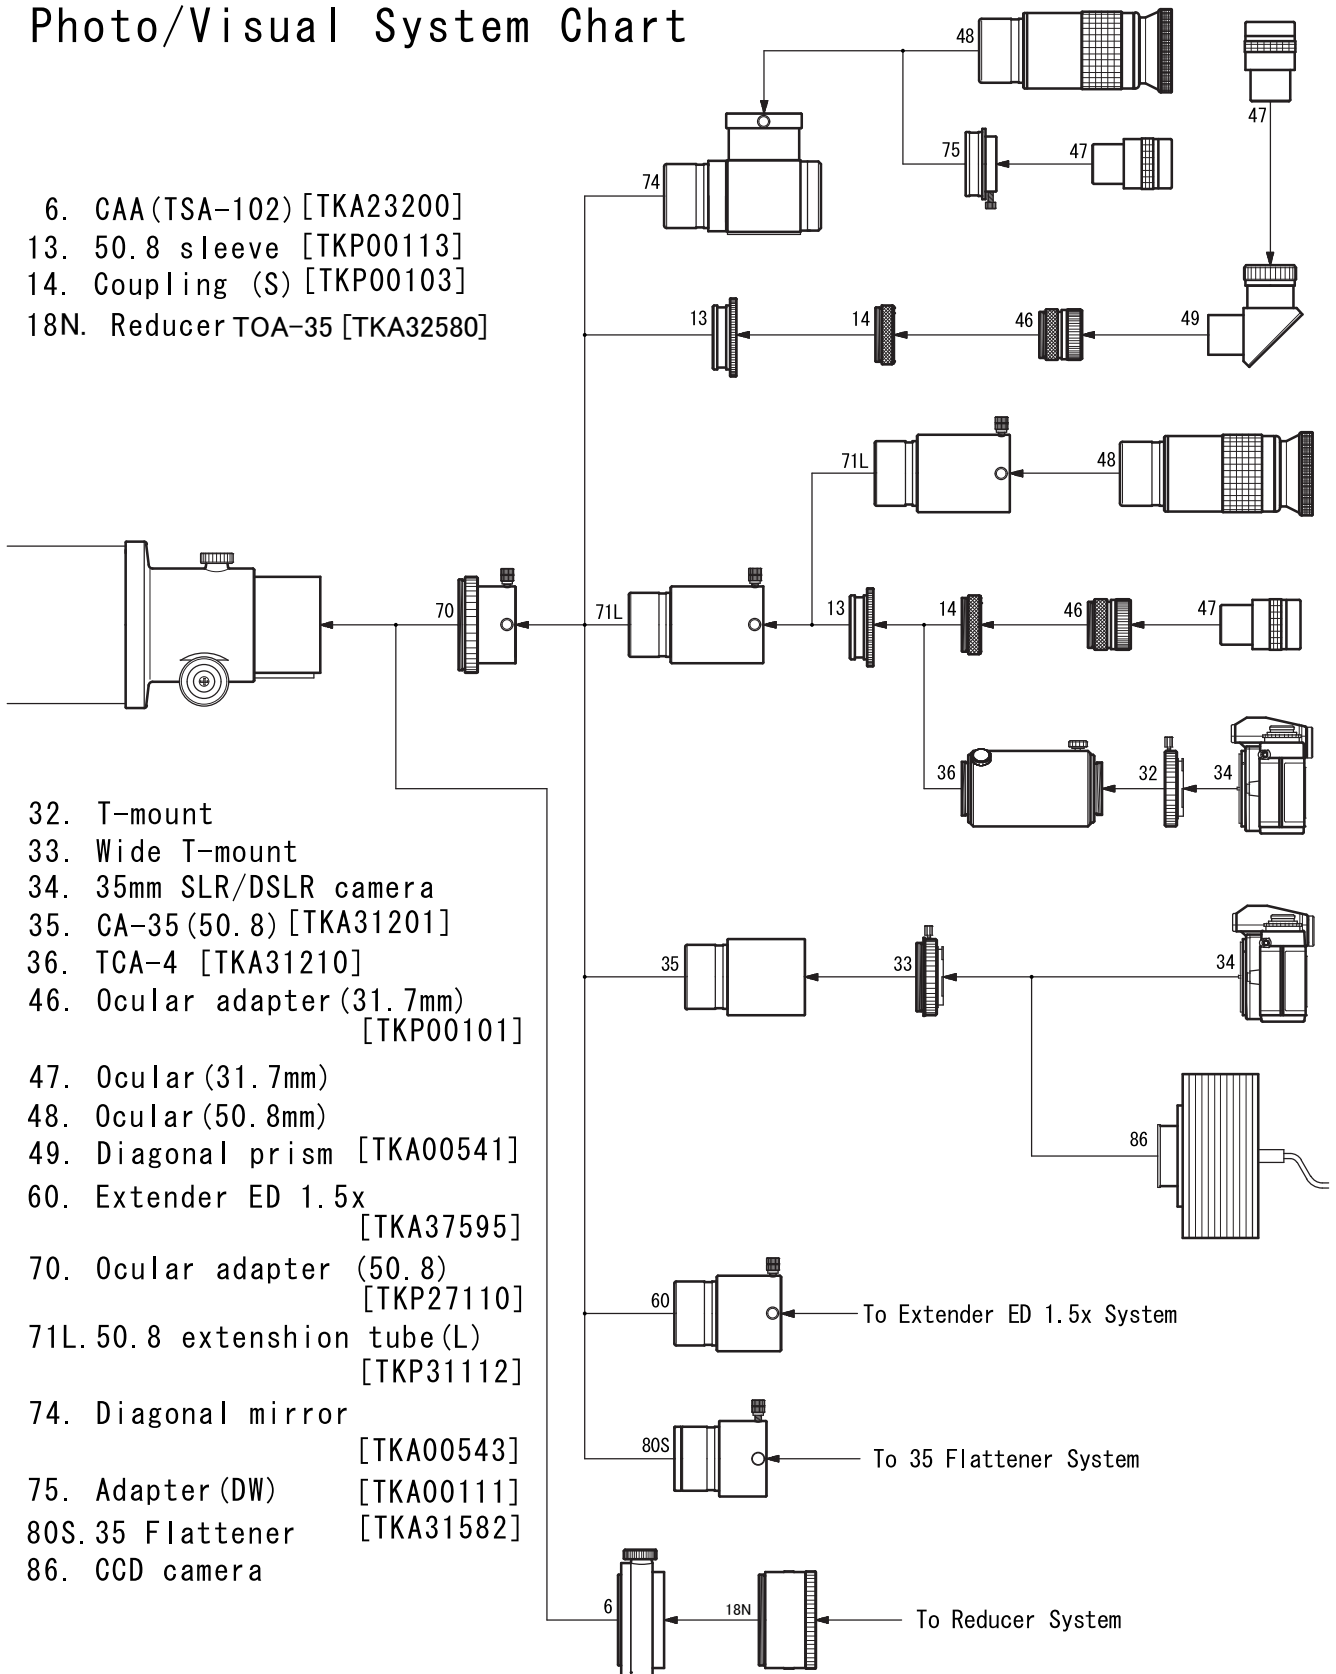

TSA-120 Photo/Visual System Chart

- 6. CAA (TSA-102) [TKA23200]
- 13. 50.8 sleeve [TKP00113]
- 14. Coupling (S) [TKP00103]
- 18N. Reducer TOA-35 [TKA32580]

- 32. T-mount
- 33. Wide T-mount
- 34. 35mm SLR/DSLR camera
- 35. CA-35 (50.8) [TKA31201]
- 36. TCA-4 [TKA31210]
- 46. Ocular adapter (31.7mm) [TKP00101]
- 47. Ocular (31.7mm)
- 48. Ocular (50.8mm)
- 49. Diagonal prism [TKA00541]
- 60. Extender ED 1.5x [TKA37595]
- 70. Ocular adapter (50.8) [TKP27110]
- 71L. 50.8 extension tube (L) [TKP31112]
- 74. Diagonal mirror [TKA00543]
- 75. Adapter (DW) [TKA00111]
- 80S. 35 Flattener [TKA31582]
- 86. CCD camera