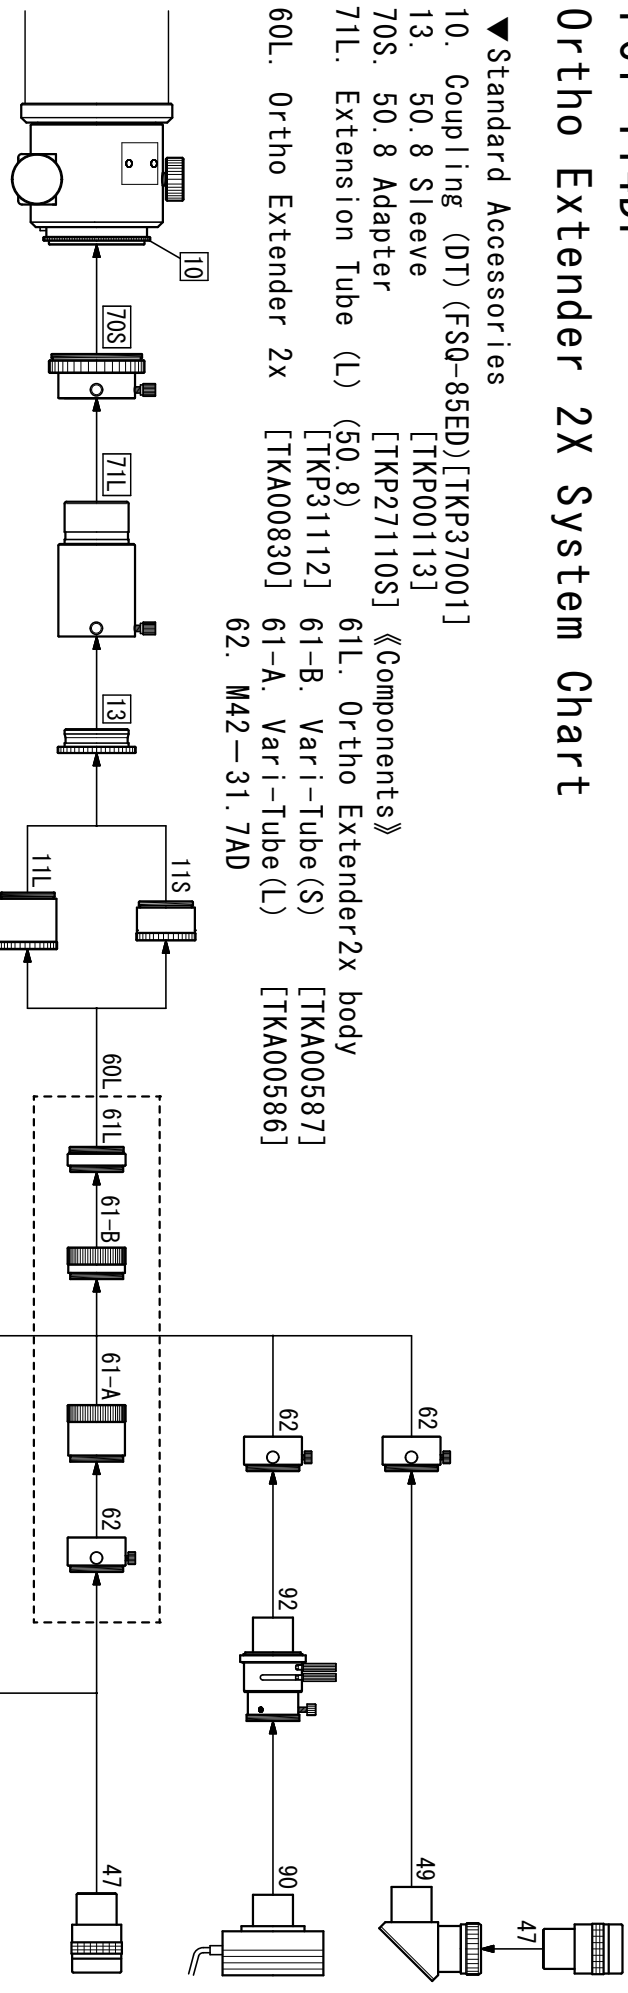

FCT-114DF

Ortho Extender 2X System Chart

▼ Standard Accessories

- 10. Coupling (DT) (FSQ-85ED) [TKP37001]
- 13. 50.8 Sleeve [TKP00113]
- 70S. 50.8 Adapter [TKP27110S] 《Components》
- 71L. Extension Tube (L) (50.8) [TKP31112] 61L. Ortho Extender 2x body [TKA00587]
- 60L. Ortho Extender 2x [TKA00830] 61-A. Vari-Tube (L) [TKA00586]
- 62. M42-31.7AD

▼ Optional Accessories

- 11S. Extension Tube S [M43] [TKP00105]
- 11L. Extension Tube L [M43] [TKP00106]
- 32. T-mount DX-S for Canon-EOS [TKA01250]
- T-mount DX-S for Nikon [TKA01254]
- 34. DSLR
- 47. Eyeiece 31.7 [TKA00547]
- 49. Prism Daigonal MC 31.7 [TKA00547]
- 90. CMOS Camera (31.7 Sleeve, Flange focal length=14mm / 19mm)
- 92. Atmospheric Dispersion Corrector: (31.7 Sleeve optical length=55.5)

TAKAHASHI