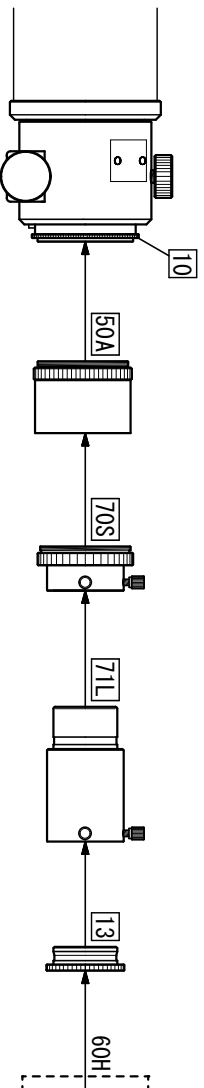

FCT-114DF

Ortho Extender 4X System Chart

▼ Standard Accessories

- 10. Coupling (DT) (FSQ-85ED) [TKP37001]
- 13. 50.8 Sleeve [TKP00113]
- 50A. M72 Extension Tube L52 [TKA23250] 《Components》
- 70S. 50.8 Adapter [TKP27110S]
- 71L. Extension Tube (L) (50.8) [TKP31112]
- 60H. Ortho Extender 4x [TKA00831]
- 61H. Ortho Extender 4x body [TKA00587]
- 61-B. Vari-Tube (S) [TKA00587]
- 61-A. Vari-Tube (L) [TKA00586]
- 62. M42-M31.7AD

▼ Optional Accessories

- 32. T-mount DX-S for Canon-EOS [TKA01250]
- T-mount DX-S for Nikon [TKA01254]
- 34. DSLR
- 47. Eyepiece 31.7
- 49. Prism Daigonal MC 31.7 [TKA00547]
- 90. CMOS Camera (31.7 Sleeve, Flange focal length=14mm / 19mm)
- 92. Atmospheric Dispersion Corrector: (31.7 Sleeve optical length=55.5)