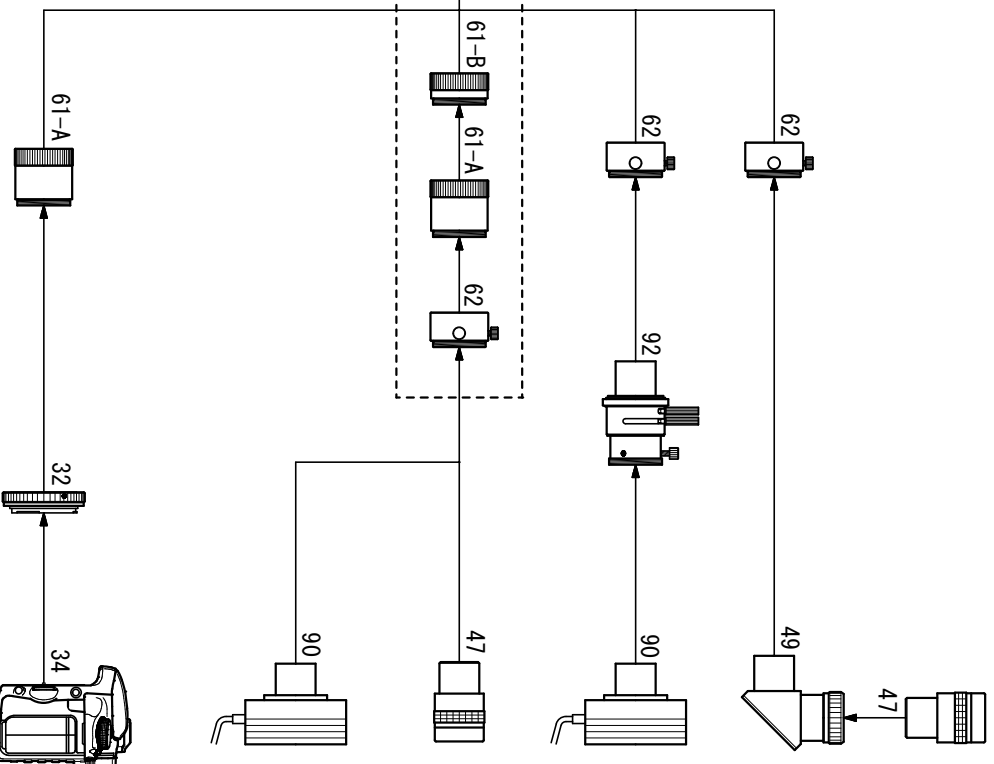

FCT-114DF

Ortho Extender 4X System Chart

▼ Standard Accessories

- 10. Coupling (DT) (FSQ-85ED) [TKP37001]
- 13. 50.8 Sleeve [TKP00113]
- 50A. M72 Extension Tube L52 [TKA23250] 《Components》
- 70S. 50.8 Adapter [TKP27110S]
- 71L. Extension Tube (L) (50.8) [TKP31112]
- 60H. Ortho Extender 4x [TKA00831]
- 61H. Ortho Extender 4x body [TKA00587]
- 61-B. Vari-Tube (S) [TKA00587]
- 61-A. Vari-Tube (L) [TKA00586]
- 62. M42-M31.7AD

▼ Optional Accessories

- 32. T-mount DX-S for Canon-EOS [TKA01250]
- T-mount DX-S for Nikon [TKA01254]
- 34. DSLR
- 47. Eyepiece 31.7
- 49. Prism Daigonal MC 31.7 [TKA00547]
- 90. CMOS Camera (31.7 Sleeve, Flange focal length=14mm / 19mm)
- 92. Atmospheric Dispersion Corrector: (31.7 Sleeve optical length=55.5)

TAKAHASHI