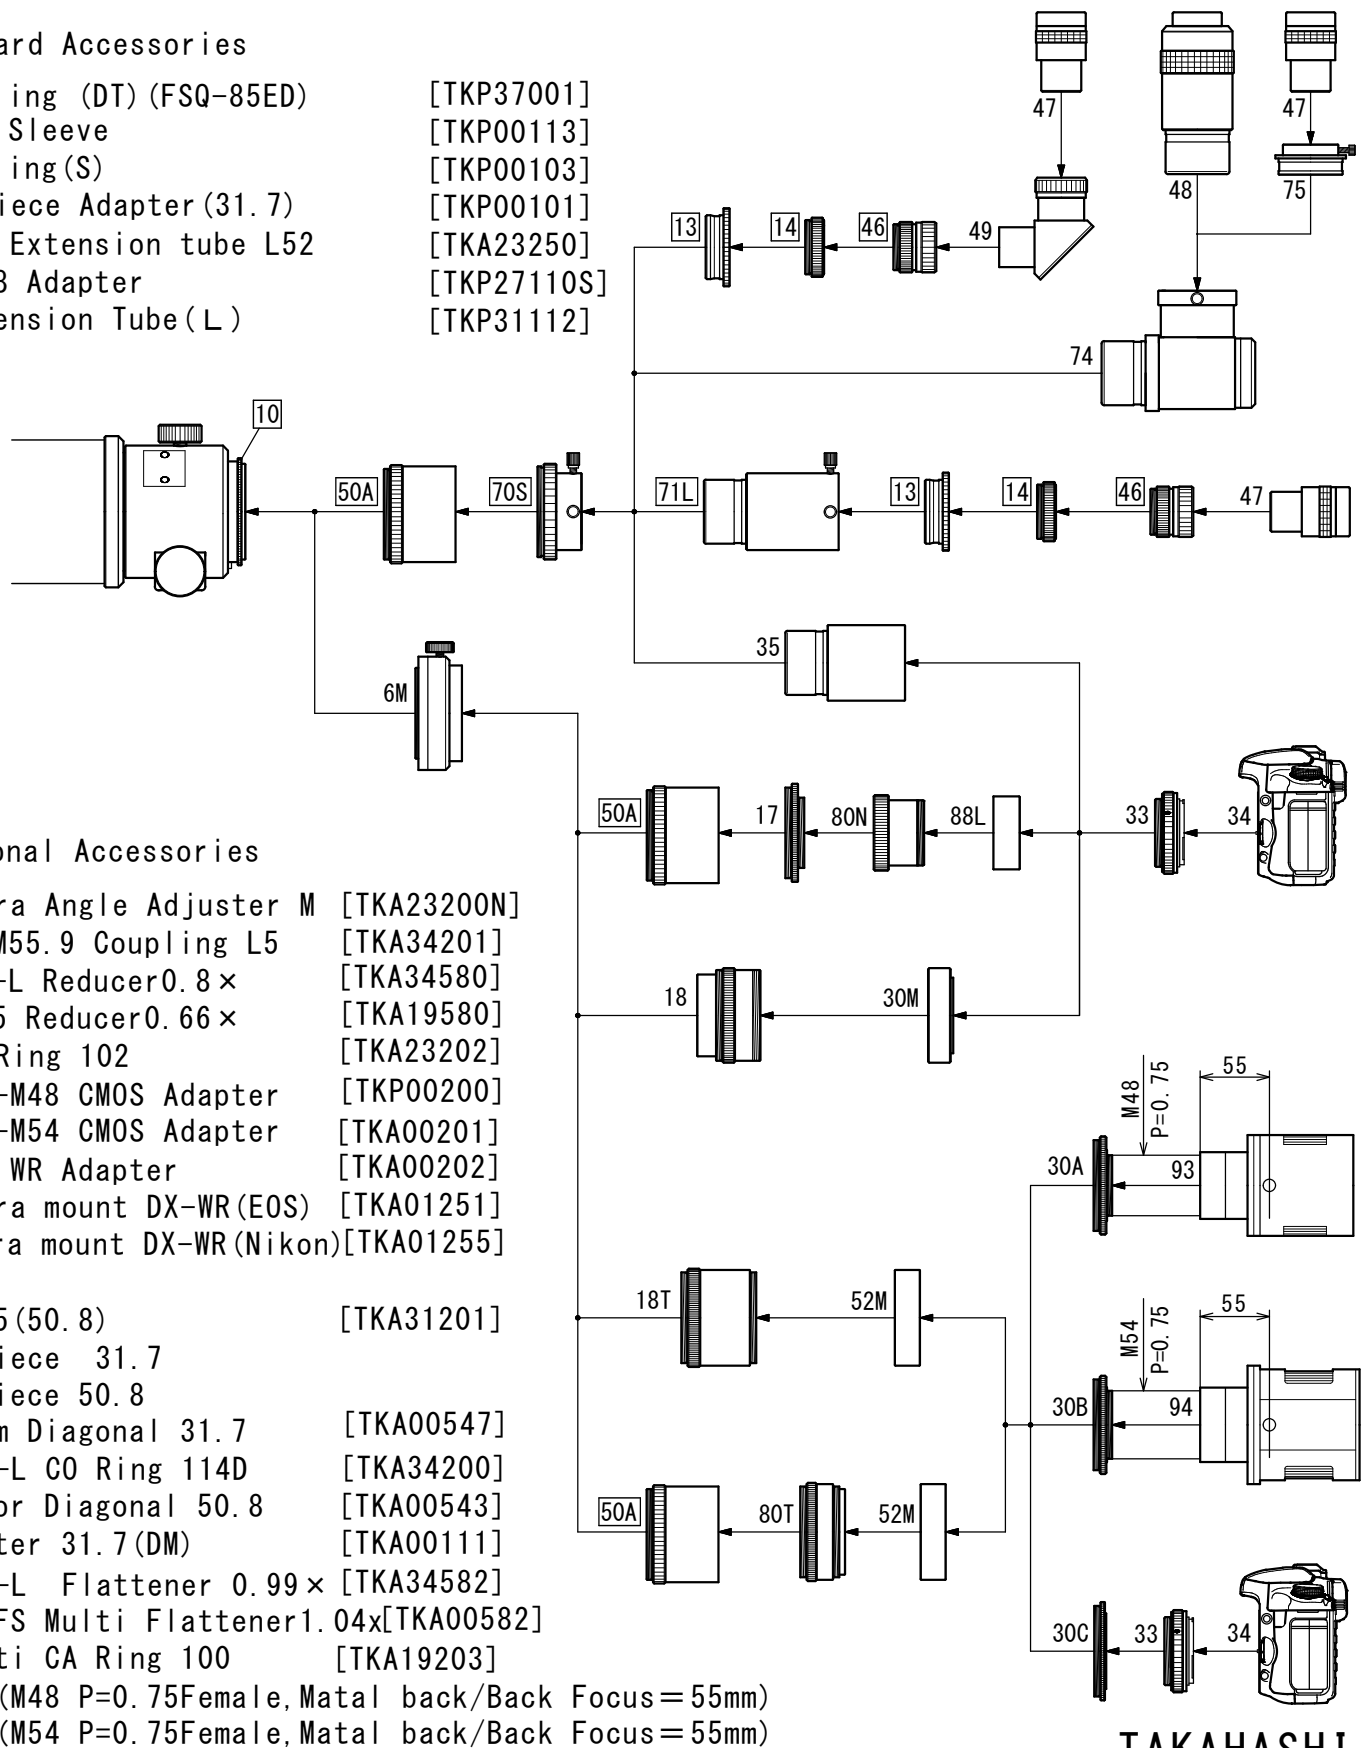

# FCT-114DF Photo/Visual System Chart

## ▼ Standard Accessories

- |                              |             |
|------------------------------|-------------|
| 10. Coupling (DT) (FSQ-85ED) | [TKP37001]  |
| 13. 50.8 Sleeve              | [TKP00113]  |
| 14. Coupling (S)             | [TKP00103]  |
| 46. Eyepiece Adapter (31.7)  | [TKP00101]  |
| 50A. M72 Extension tube L52  | [TKA23250]  |
| 70S. 50.8 Adapter            | [TKP27110S] |
| 71L. Extension Tube (L)      | [TKP31112]  |

TAKAHASHI