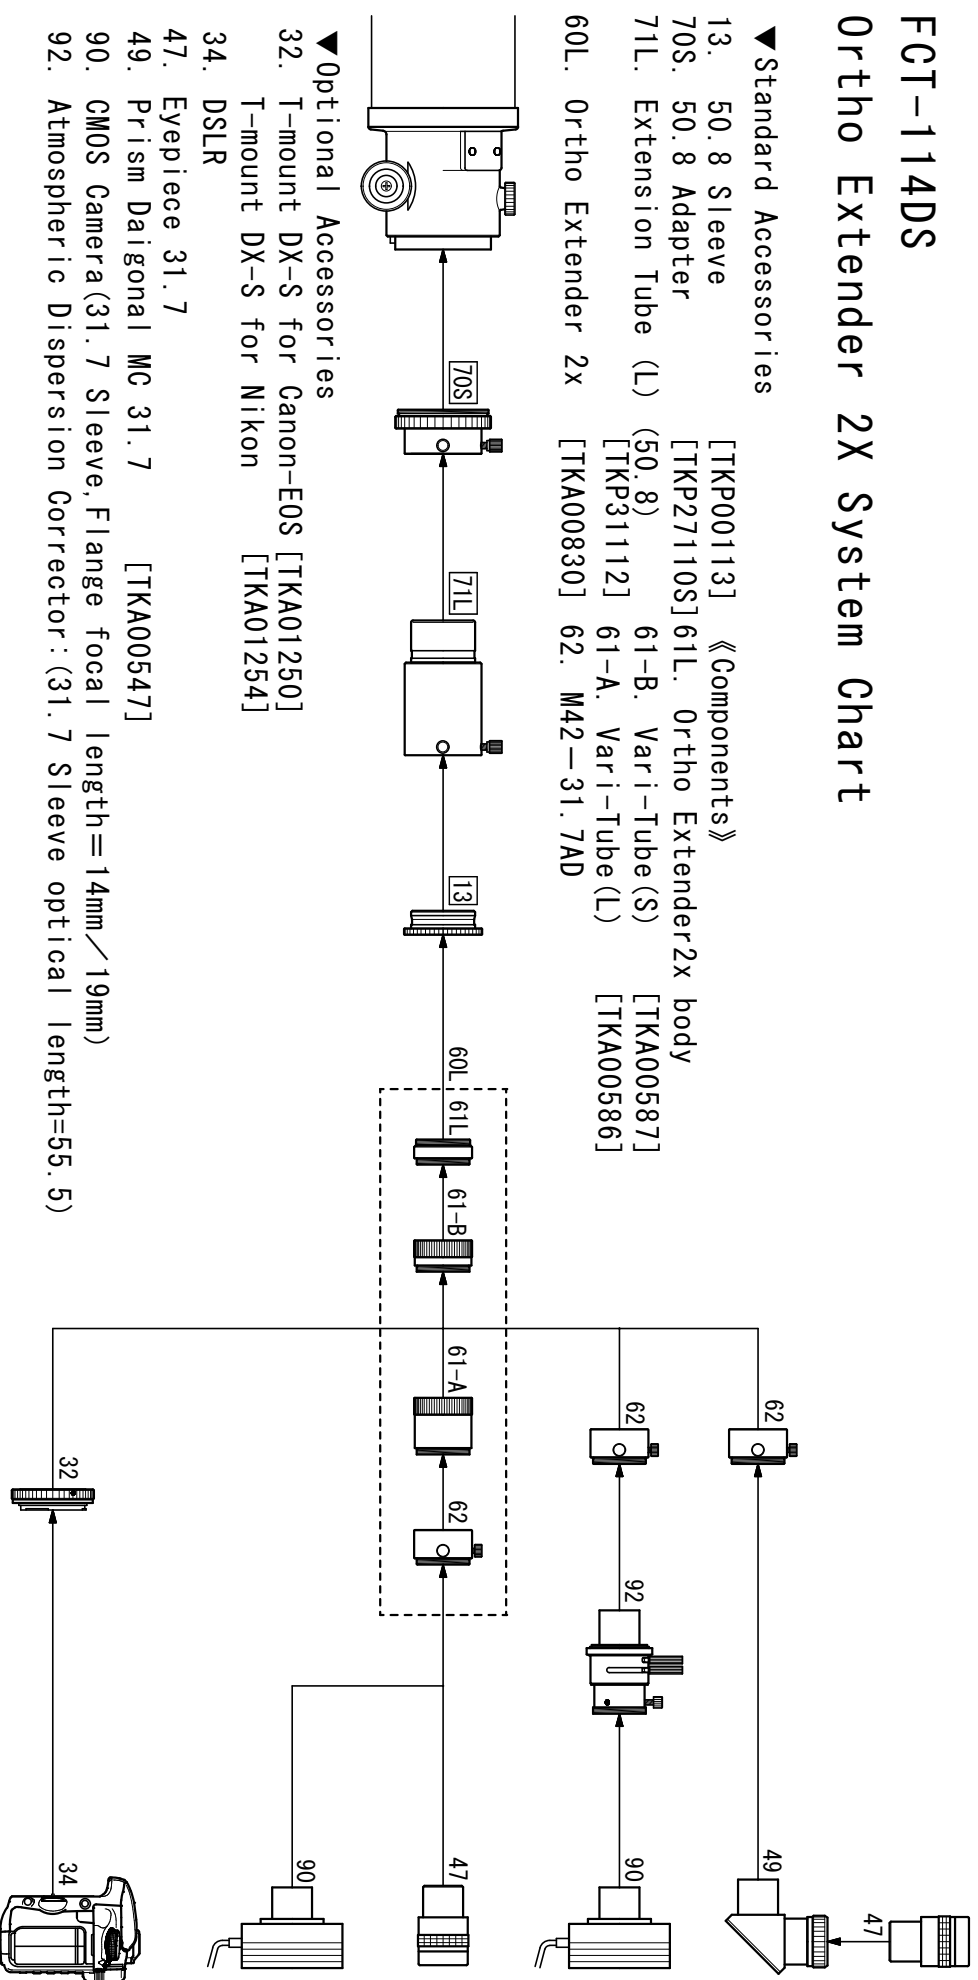

FCT-114DS

Ortho Extender 2X System Chart

▼ Standard Accessories

- | | | |
|-------------------------|-------------|-----------------------------|
| 13. 50.8 Sleeve | [TKP00113] | 《Components》 |
| 70S. 50.8 Adapter | [TKP27110S] | 61L. Ortho Extender 2x body |
| 71L. Extension Tube (L) | (50.8) | 61-B. Vari-Tube (S) |
| | [TKP31112] | 61-A. Vari-Tube (L) |
| 60L. Ortho Extender 2x | [TKA00830] | 62. M42—31.7AD |

▼ Optional Accessories

- | | |
|---|------------|
| 32. T-mount DX-S for Canon-EOS | [TKA01250] |
| T-mount DX-S for Nikon | [TKA01254] |
| 34. DSLR | |
| 47. Eyepiece 31.7 | |
| 49. Prism Daigonal MC 31.7 | [TKA00547] |
| 90. CMOS Camera (31.7 Sleeve, Flange focal length=14mm / 19mm) | |
| 92. Atmospheric Dispersion Corrector: (31.7 Sleeve optical length=55.5) | |

TAKAHASHI