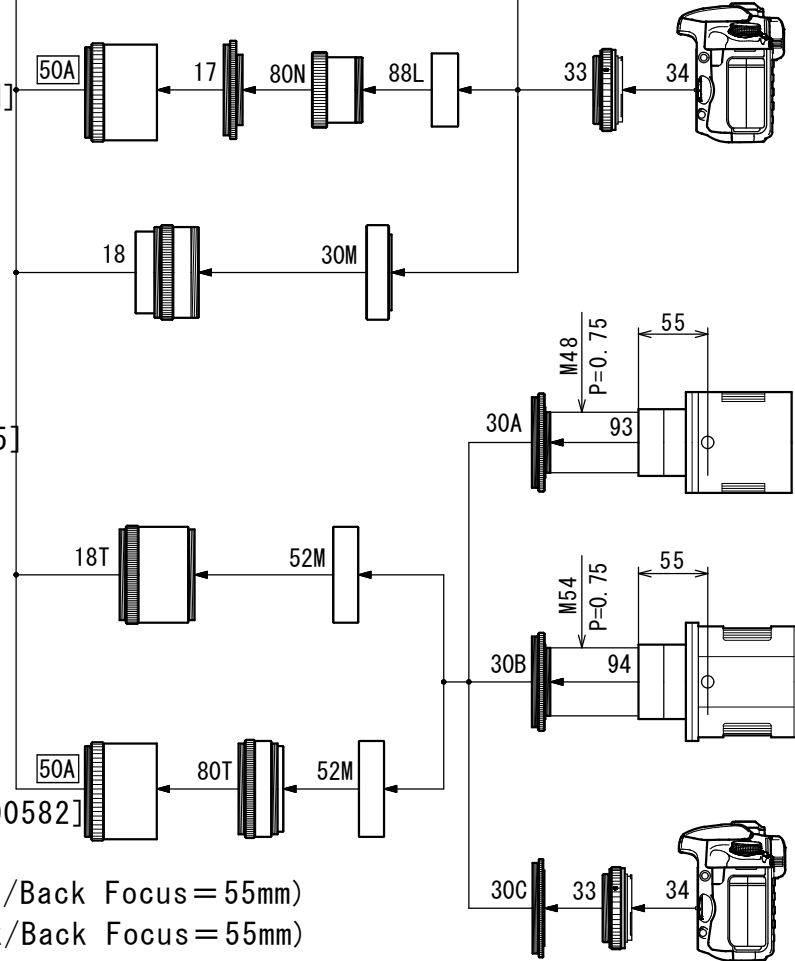

## Photo/Visual System Chart

### ▼ Standard Accessories

- 13. 50.8 Sleeve [TKP00113]
- 14. Coupling (S) [TKP00103]
- 46. Eyepiece Adapter (31.7) [TKP00101]
- 50A. M72 Extension Tube L52 [TKA23250]
- 70S. 50.8 Adapter [TKP27110S]
- 71L. Extension Tube (L) [TKP31112]

### ▼ Optional Accessories

- 6M. Camera Angle AdjusterM [TKA23200N]
- 17. M72-M55.9 Coupling L5 [TKA34201]
- 18T. FCT-L Reducer 0.8x [TKA34580]
- 18. FC-35 Reducer 0.66x [TKA19580]
- 30M. CA Ring 102 [TKA23202]
- 30A. M72-M48 CMOS Adapter [TKP00200]
- 30B. M72-M54 CMOS Adapter [TKA00201]
- 30C. M72 WR Adapter [TKA00202]
- 33. Camera mount DX-WR (EOS) [TKA01251]  
Camera mount DX-WR (Nikon) [TKA01255]
- 34. DSLR
- 35. CA-35 (50.8) [TKA31201]
- 47. Eyepiece 31.7
- 48. Eyepiece 50.8
- 49. Prism Diagonal 31.7 [TKA00547]
- 52M. FCT-L C0 Ring 114D [TKA34200]
- 74. Mirror Diagonal 50.8 [TKA00543]
- 75. Adapter 31.7 (DM) [TKA00111]
- 80T. FCT-L Flattener 0.99x [TKA34582]
- 80N. FC/FS Multi Flattener 1.04 [TKA00582]
- 88L. Multi CA Ring 100 [TKA19203]
- 93. CMOS (M48 P=0.75 Female, Metal back/Back Focus = 55mm)
- 94. CMOS (M54 P=0.75 Female, Metal back/Back Focus = 55mm)