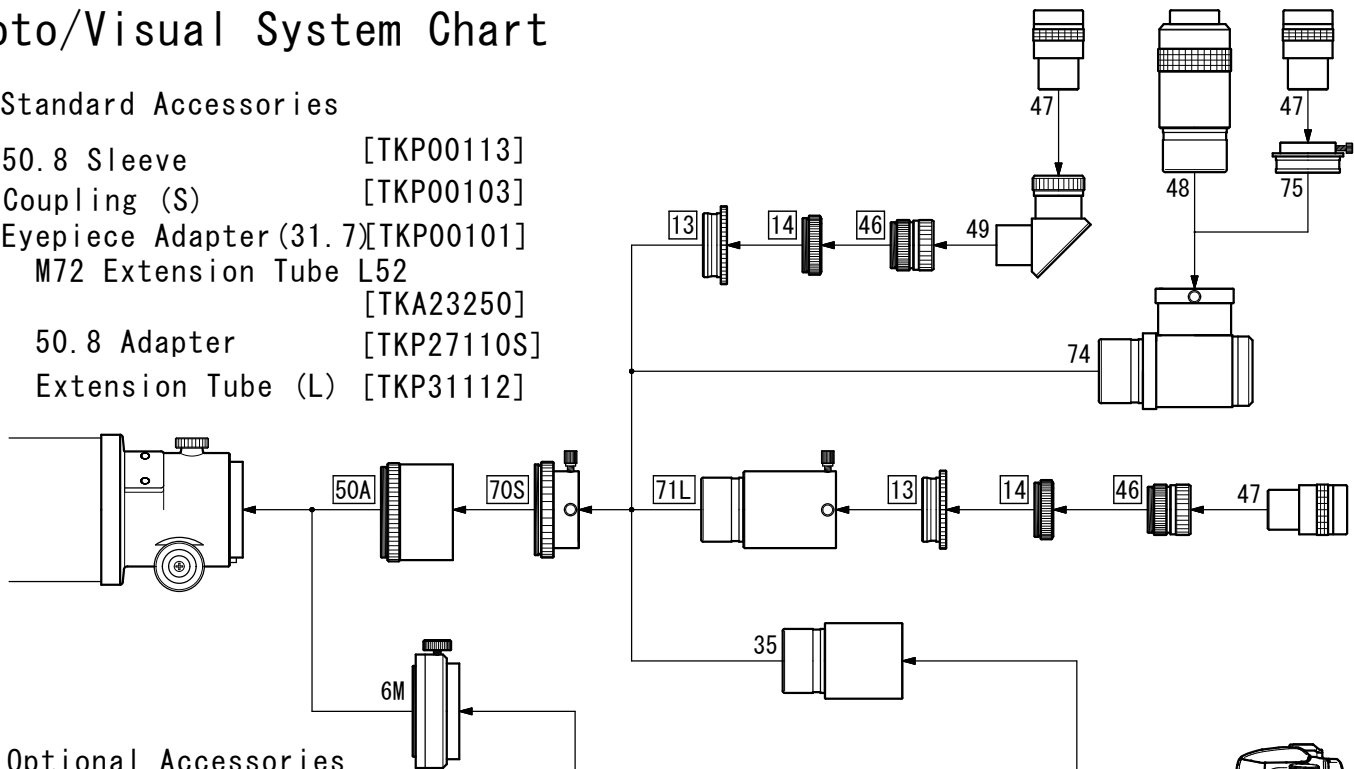

# FCT-114DS

## Photo/Visual System Chart

### ▼ Standard Accessories

- 13. 50.8 Sleeve [TKP00113]
- 14. Coupling (S) [TKP00103]
- 46. Eyepiece Adapter (31.7) [TKP00101]
- 50A. M72 Extension Tube L52 [TKA23250]
- 70S. 50.8 Adapter [TKP27110S]
- 71L. Extension Tube (L) [TKP31112]